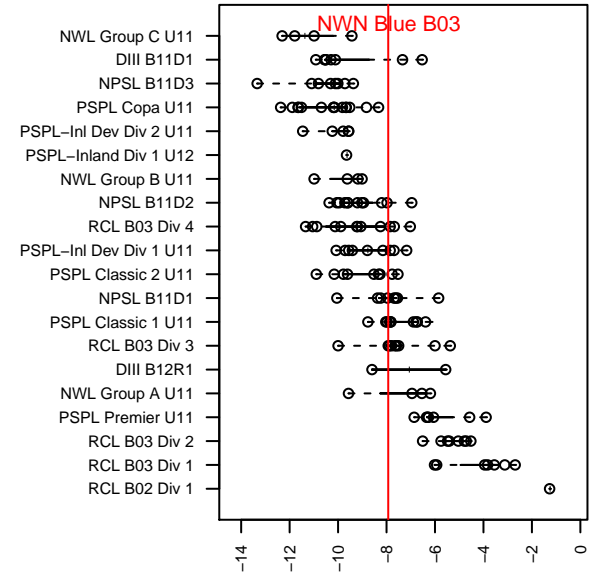

**attack and defense rating
relative to others at age
and all opponents in last 13 months**