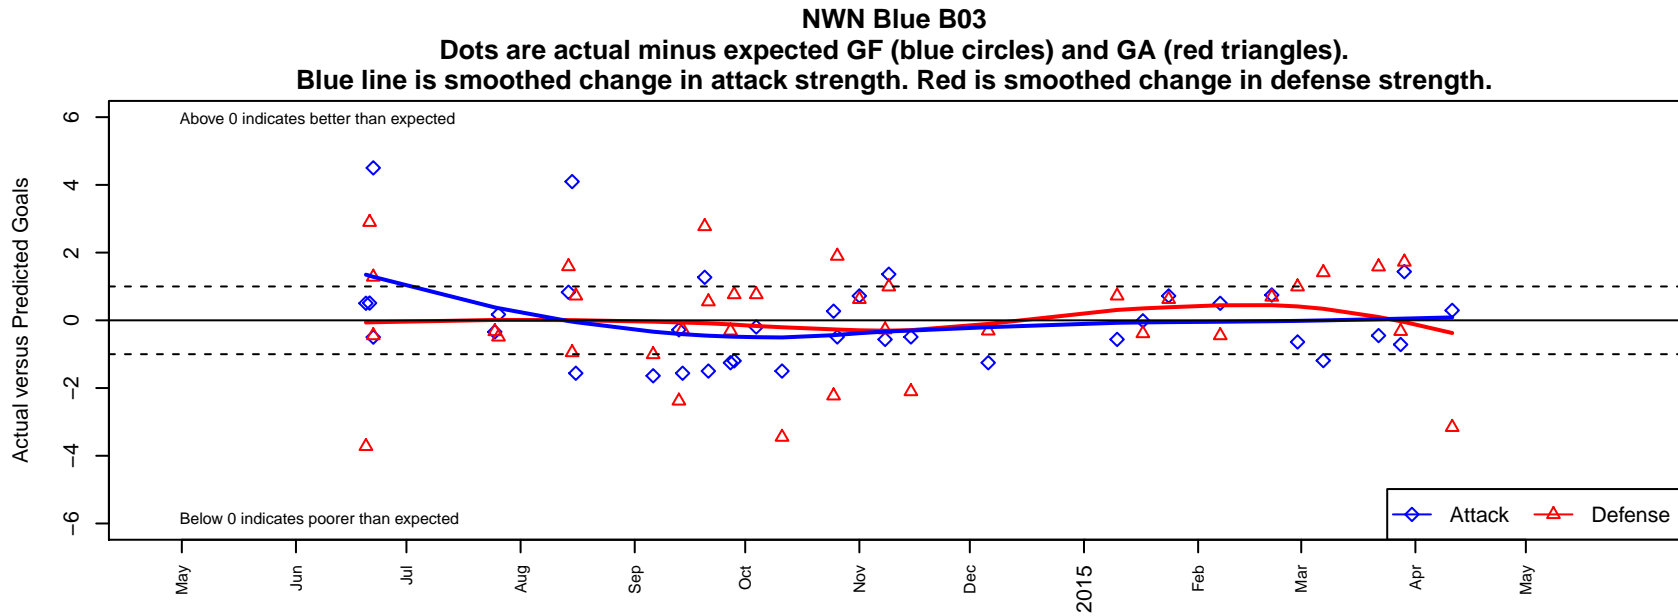

**attack and defense variance (black dot)
relative to other teams
and top 10 in region**

**attack and defense rating
relative to others at age
and all opponents in last 13 months**

NWN Blue B03

NW Nationals
Mountlake Terrace, WA
B03 total strength=333
attack=0.21 defense=0.19
fall league = RCL B03 Div 3
spr league = Win RCL B03 Div 3

alt names used:
NORTHWEST NATIONALS NWN B03 BLUE (v
NORTHWEST NATIONALSNWN B03 BLUE
NW Nationals Blue [B03]
NWN B03 Blue B
NWN B03 Blue B
NWN B03 Blue B

Venues played:
2014 Snohomish United Invt U11 Gold
2014 Sounders FC Cup BU11
2014 Bigfoot Gold U11
2014 RCL B03 Div 3
2014 Win RCL B03 Div 3
2014 WYS Presidents Cup B03 Division 2